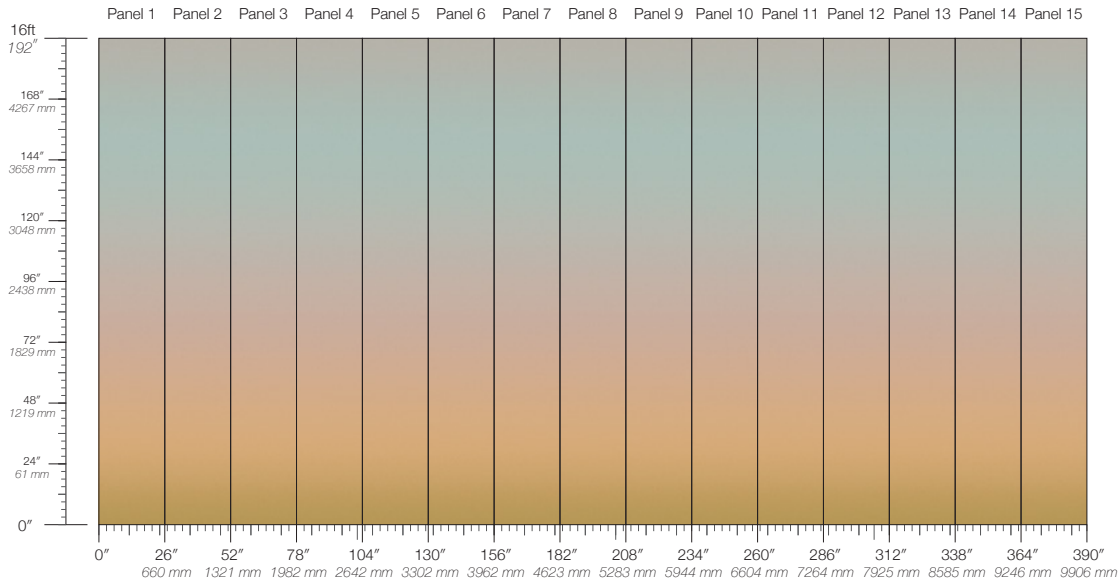

Aurora Opal

Suitable for residential and some commercial projects

COLOR

Opal

STOCK

Made to order

MAINTENANCE

Water-based cleanser

CONTACT

sales@calicowallpaper.com
+1 718 243 1705
57 Lispenard Street
New York, NY 10013 USA

ITEM

1185

LEAD TIME

4 weeks to print

ENVIRONMENTAL

FSC Certified Content

CONTENT

Clay-Coated Paper

MINIMUM

1 panel

SPECS

100% Cellulose face
Non-woven backing
7.1 oz per linear yard
117 g per linear meter
Smooth surface texture

DISCLAIMER

Refer to our website to see the full mural artwork. Reference the physical sample for color and texture. Panel maps represent mural artwork only.

PANEL WIDTH

26" / 661 mm trimmed

PRICE

Available upon request

PANEL HEIGHT

132" / 3353 mm standard
192" / 4877 mm extended

ORIGIN

USA

TESTING

(US) ASTM E84 Adhered Class A

REPEAT

Non-repeating

DETAILS

Custom options available