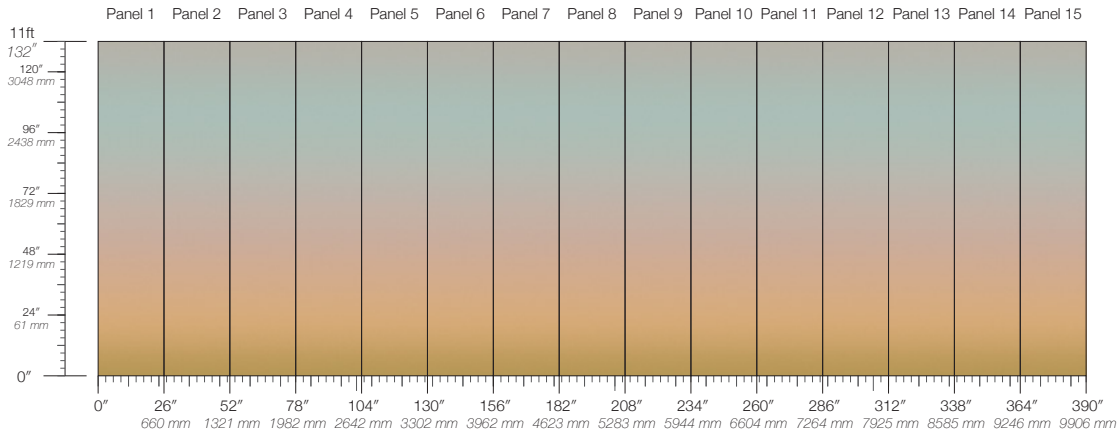

Aurora Opal

Suitable for residential and some commercial projects

COLOR

Opal

STOCK

Made to order

MAINTENANCE

Water-based cleanser

CONTACT

sales@calicowallpaper.com
+1 718 243 1705
57 Lispenard Street
New York, NY 10013 USA

ITEM

1185

LEAD TIME

4 weeks to print

ENVIRONMENTAL

FSC Certified Content

CONTENT

Clay-Coated Paper

MINIMUM

1 panel

SPECS

100% Cellulose face
Non-woven backing
7.1 oz per linear yard
117 g per linear meter
Smooth surface texture

DISCLAIMER

Refer to our website to see the full mural artwork. Reference the physical sample for color and texture. Panel maps represent mural artwork only.

PANEL WIDTH

26" / 661 mm trimmed

PRICE

Available upon request

PANEL HEIGHT

132" / 3353 mm standard
192" / 4877 mm extended

ORIGIN

USA

TESTING

(US) ASTM E84 Adhered Class A

REPEAT

Non-repeating

DETAILS

Custom options available